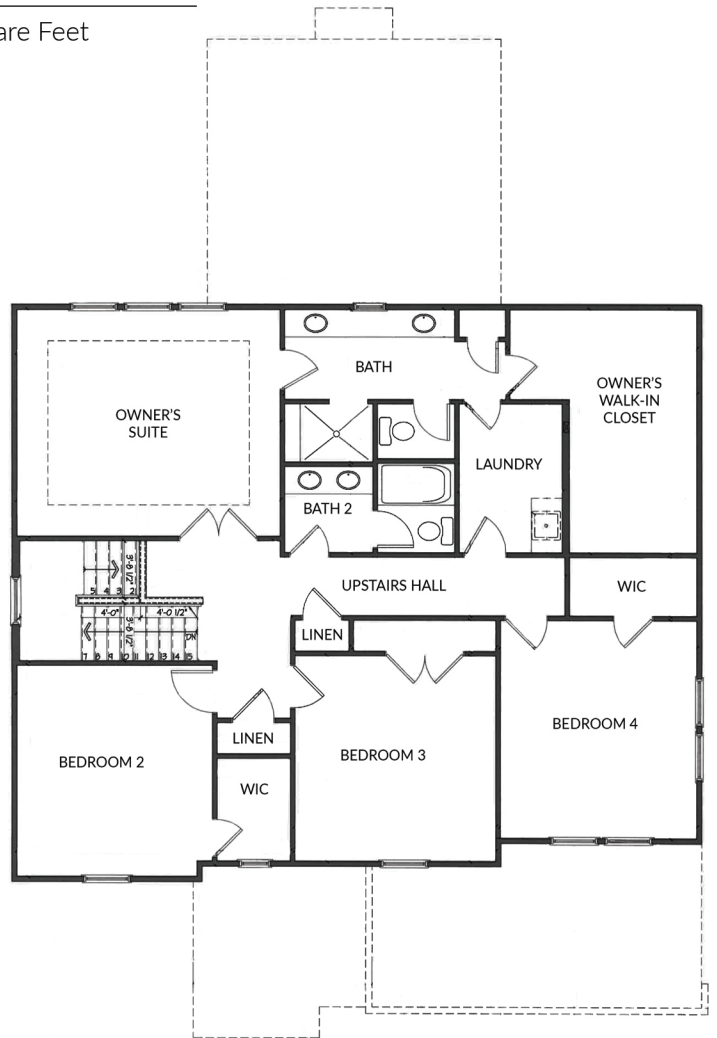

## New Hope Floor Plan

3093 Square Feet

First Floor

Second Floor

[www.cimarronhomes.com](http://www.cimarronhomes.com)

The developer reserves the right to change plans, specifications, and features without prior notice.