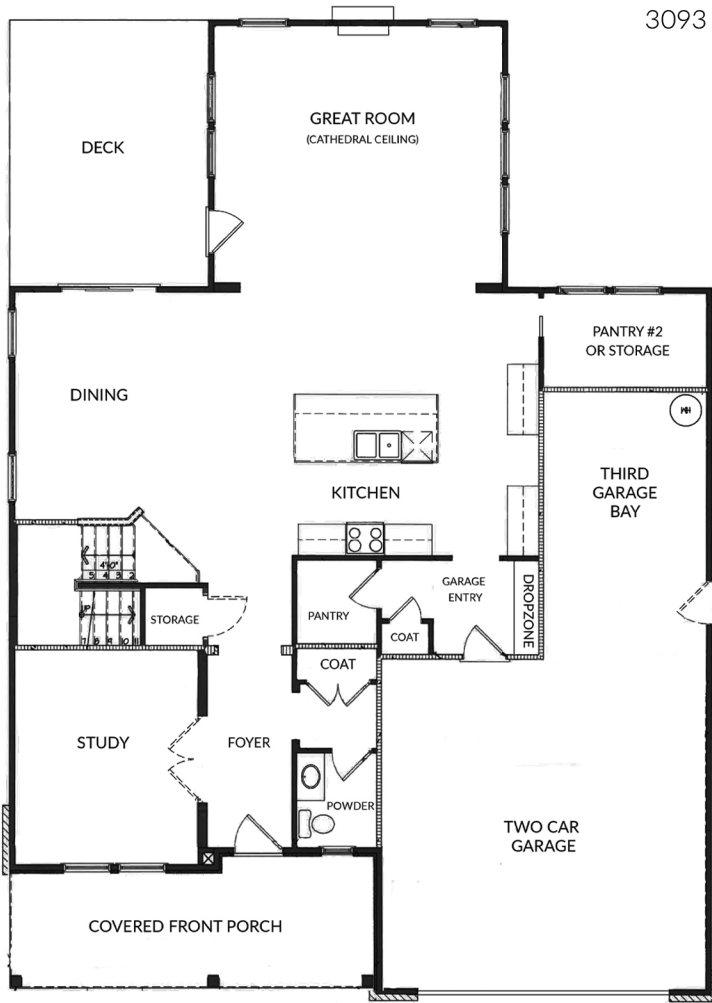

## New Hope Floor Plan

3093 Square Feet

First Floor

Second Floor

[www.cimarronhomes.com](http://www.cimarronhomes.com)

The developer reserves the right to change plans, specifications, and features without prior notice.