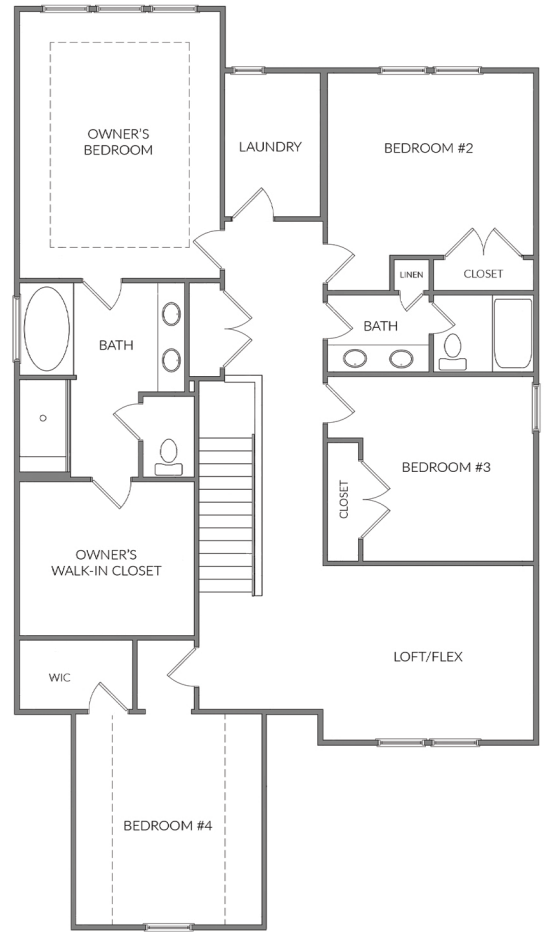

## Onslow Floor Plan

2960 Square Feet

First Floor

Second Floor

[www.cimarronhomes.com](http://www.cimarronhomes.com)

The developer reserves the right to change plans, specifications, and features without prior notice.