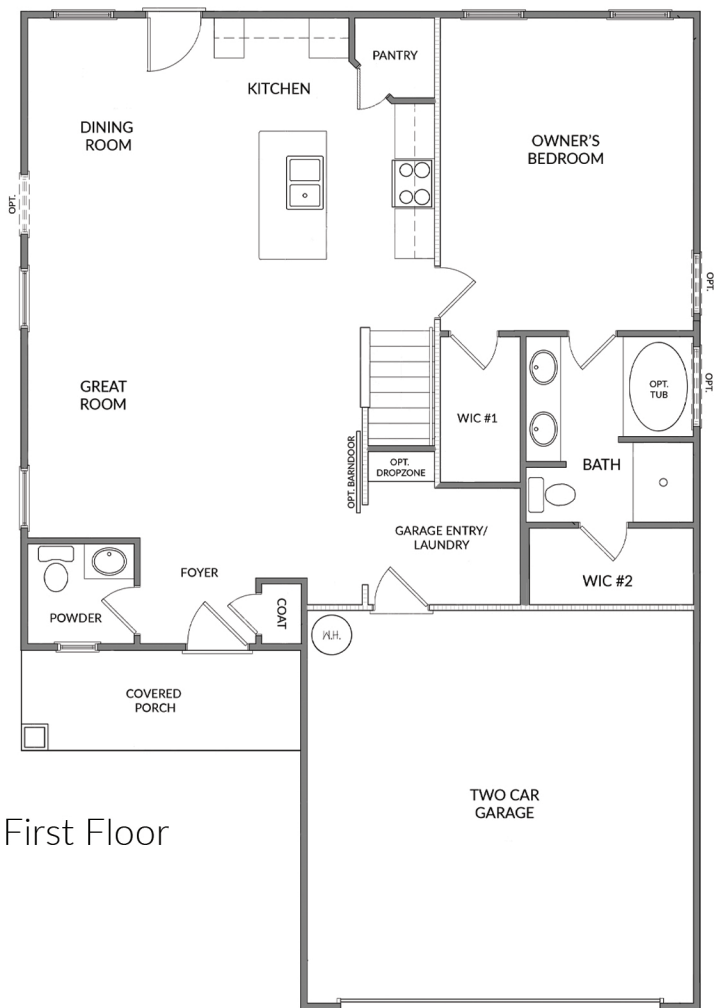

Concord Floor Plan

2137 Square Feet

First Floor

Second Floor

www.cimarronhomes.com

The developer reserves the right to change plans, specifications, and features without prior notice.