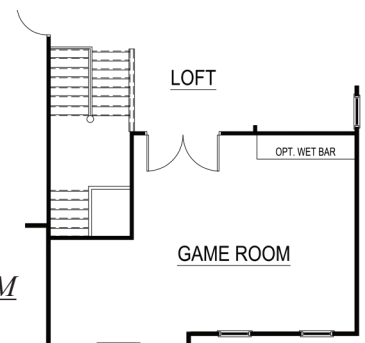

ELEVATION 1

THE STONEHURST
3350 TOTAL SF

FIRST FLOOR

SECOND FLOOR

OPT. GAME ROOM

THE DEVELOPER RESERVES THE RIGHT TO CHANGE PLANS, SPECIFICATIONS, AND FEATURES WITHOUT PRIOR NOTICE.