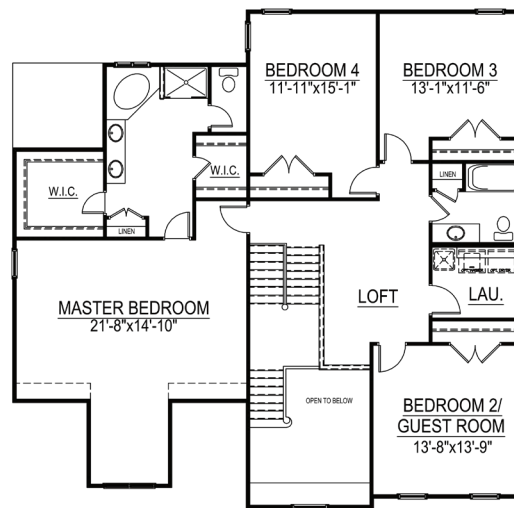

ELEVATION 1

THE STONEHURST
3350 TOTAL SF

FIRST FLOOR

SECOND FLOOR

OPT. GAME ROOM

THE DEVELOPER RESERVES THE RIGHT TO CHANGE PLANS, SPECIFICATIONS, AND FEATURES WITHOUT PRIOR NOTICE.