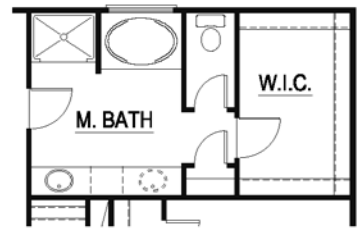

ELEVATION 6 (W/ OPT. STONE AND ENTRY PORCH W/ METAL ROOF)

THE NEW BERN

2379 TOTAL SF

OPTIONAL BATH

FIRST FLOOR

SECOND FLOOR