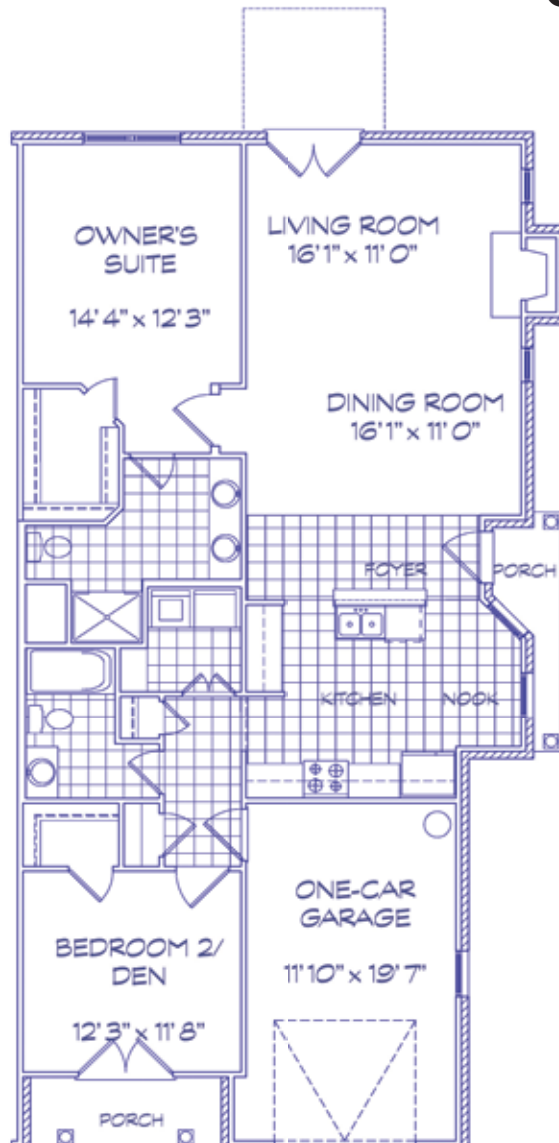

KENT COTTAGE ELEVATION 1

CAMDEN COTTAGE ELEVATION 1

## CAMDEN COTTAGE

2 BD/2 BA

1,305 HEATED SF

Subject to change without prior notice.